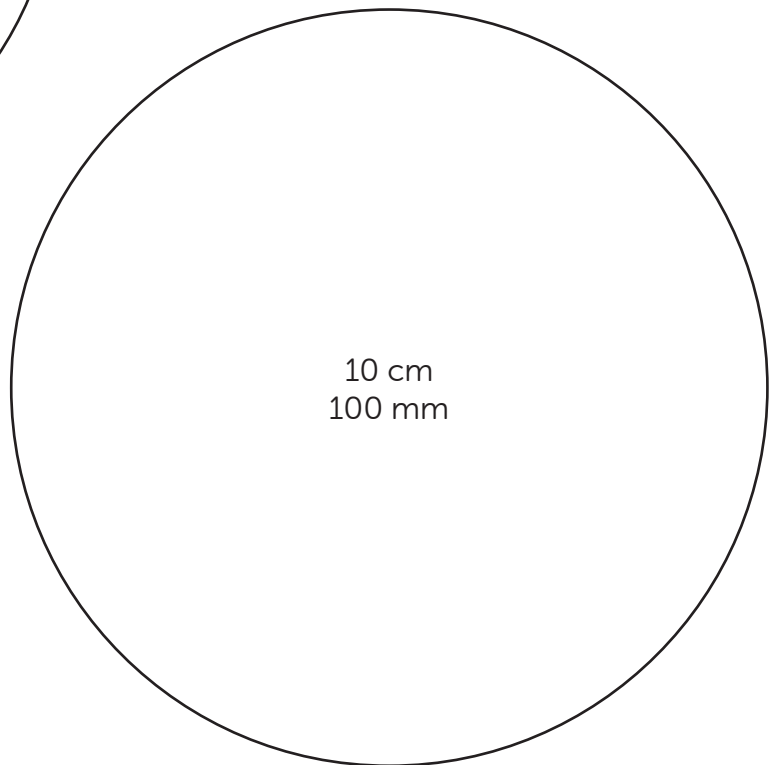

7.5 cm
75 mm

8.5 cm
85 mm

8 cm
80 mm

8.8 cm
88 mm

9 cm
90 mm

9.5 cm
95 mm

10 cm
100 mm

11 cm
110 mm

A large, empty circle with a thin black outline, centered in the upper half of the page.

13 cm
130 mm

A large, empty circle with a thin black outline, centered in the lower half of the page.

14 cm
140 mm

A large, empty circle with a thin black outline, positioned in the upper left quadrant of the page.

12 cm
120 mm

A large, empty circle with a thin black outline, positioned in the lower half of the page, below the first circle.

15 cm
150 mm