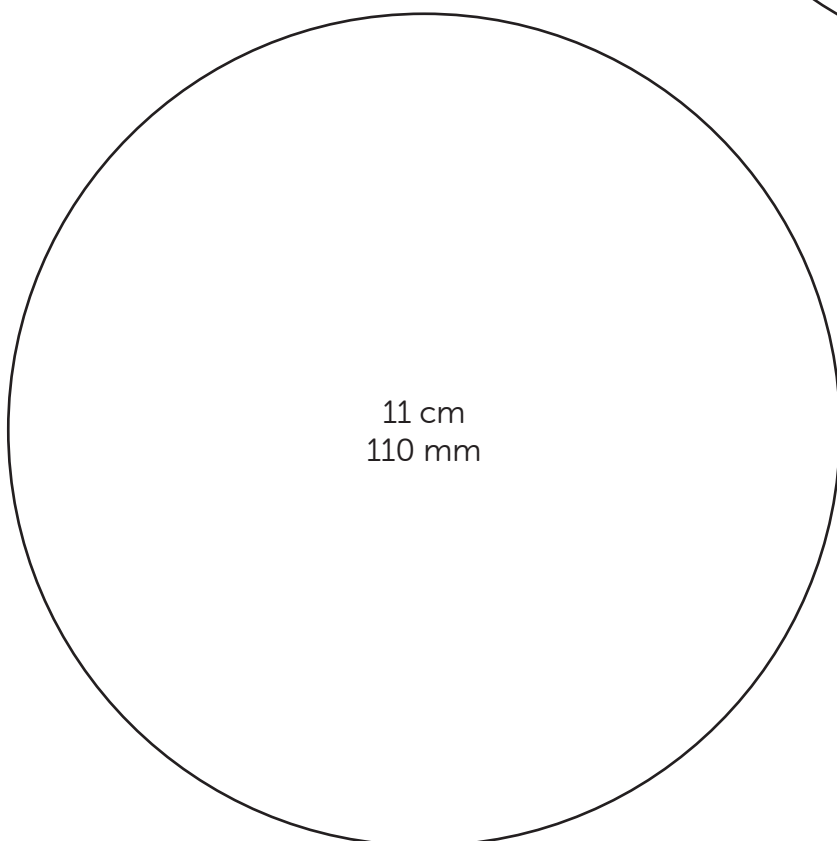

7.5 cm
75 mm

8.5 cm
85 mm

8 cm
80 mm

8.8 cm
88 mm

9 cm
90 mm

9.5 cm
95 mm

10 cm
100 mm

11 cm
110 mm

A large, empty circle with a thin black outline, centered in the upper half of the page.

13 cm
130 mm

A large, empty circle with a thin black outline, centered in the lower half of the page.

14 cm
140 mm

A large, empty circle with a thin black outline, positioned in the upper left quadrant of the page.

12 cm
120 mm

A large, empty circle with a thin black outline, positioned in the lower half of the page, below the first circle.

15 cm
150 mm