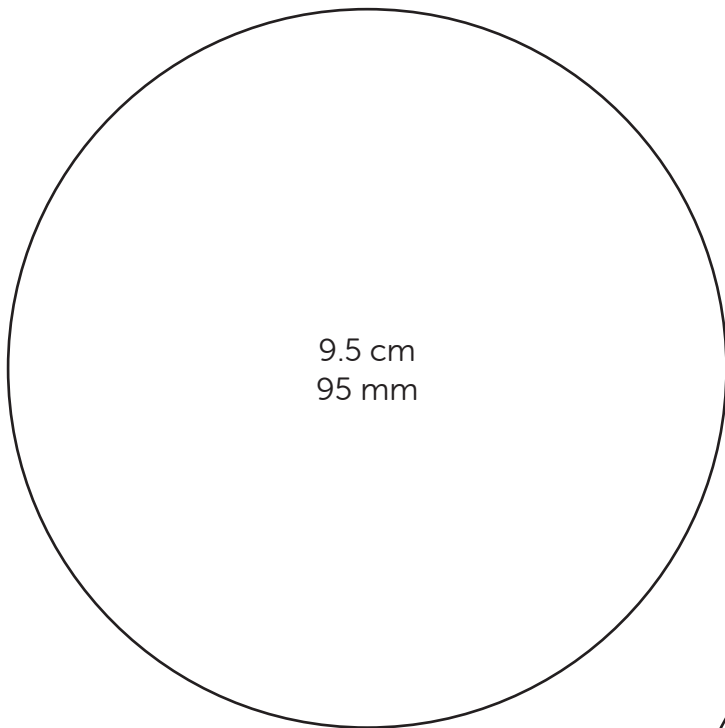

9.5 cm
95 mm

10 cm
100 mm

11 cm
110 mm